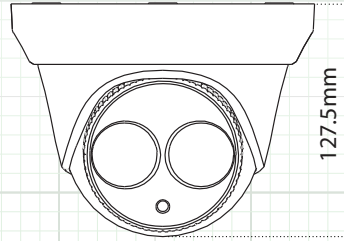

3.0 Megapixel IP Outdoor IR Turret Camera

POE, Full HD 1080P, 2.8mm IR Lens, DWDR, 100' IR, IP66

	SPECIFICATION	IP3T
CAMERA	Image Sensor	1/3" progressive scan CMOS
	Minimum Illumination	0.19 lux@ F2.0, AGC on / 0 lux with IR
	IRLED Count / Range / Nanometer	Single High Power LED / 100' Range / 850nm
	Shutter Time	1/30s ~ 1/100,000s
	Lens (IR Corrective)	2.8mm@F2.0, angle of view: 86°
	Lens Mount	M12
	Camera Angle Adjustment	Pan: 0° ~ 360°, tilt: 0° ~ 75°, rotation: 0° ~ 360°
	Day & Night	Yes - ICR Filter with Auto Switch
	DNR (Digital Noise Reduction)	3D DNR
COMPRESSION	WDR (Wide Dynamic Range)	Digital WDR
	BLC (Backlight Compensation)	Yes, Zone Configurable
	Video Compression	H.264 / MJPEG
	H.264 Codec Profile	Main Profile
	Bit Rate	32 Kbps ~ 16 Mbps
IMAGE	Dual Streaming	Yes
	Maximum Image Resolution	2048 x 1536
	Frame Rate	60Hz: 15fps (2048 x 1536), 30fps (1920 x 1080), 30fps (1280 x 720)
NETWORK	Image settings	Saturation, brightness, contrast adjustable through client software or web browser
	Network Storage	Compatible
	Alarm Trigger	Motion detection, tampering alarm
	Protocols	TCP/IP, HTTP, DHCP, DNS, DDNS, RTP, RTSP, PPPoE, SMTP, NTP, SNMP, HTTPS, FTP, 802.1X, Qos
	System Compatibility	ONVIF, PSIA, CGI
	Security Functions	User authentication, reset button, dual stream, heartbeat, mirror, watermark
	Communication Interface	1 RJ45 10M / 100M ethernet port
GENERAL	Operating Conditions	-30°C ~ 60°C (-22°F ~ 140°F) humidity 95% or less (non-condensing)
	Housing Color	White
	Housing Material	Heavy Duty Aluminum / Plastic Ring Base Cover
	Power Supply	12 VDC ± 10%, PoE (802.3af)
	Power Consumption	Max. 5.5W (7.5W with ICR on)
	Weatherproof Rating	IP66
	Dimensions	Φ 127 x 97.5 mm
	Weight	670g (1.5 lbs)
	Certifications	UL / CUL