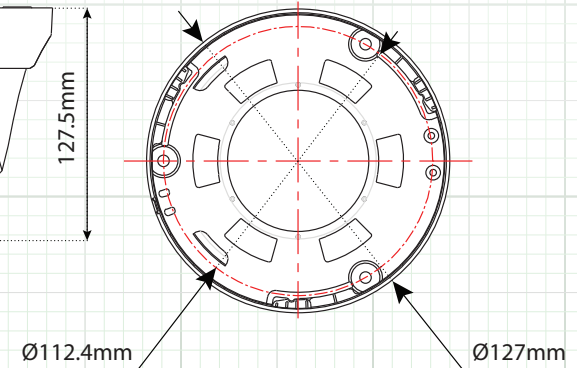

3.0 Megapixel IP Outdoor IR Turret Camera

POE, Full HD 1080P, 2.8mm IR Lens, DWDR, 100' IR, IP66

	SPECIFICATION	IP3T
CAMERA	Image Sensor	1/3" progressive scan CMOS
	Minimum Illumination	0.19 lux@ F2.0, AGC on / 0 lux with IR
	IRLED Count / Range / Nanometer	Single High Power LED / 100' Range / 850nm
	Shutter Time	1/30s ~ 1/100,000s
	Lens (IR Corrective)	2.8mm@F2.0, angle of view: 86°
	Lens Mount	M12
	Camera Angle Adjustment	Pan: 0° ~ 360°, tilt: 0° ~ 75°, rotation: 0° ~ 360°
	Day & Night	Yes - ICR Filter with Auto Switch
	DNR (Digital Noise Reduction)	3D DNR
COMPRESSION	WDR (Wide Dynamic Range)	Digital WDR
	BLC (Backlight Compensation)	Yes, Zone Configurable
	Video Compression	H.264 / MJPEG
	H.264 Codec Profile	Main Profile
	Bit Rate	32 Kbps ~ 16 Mbps
IMAGE	Dual Streaming	Yes
	Maximum Image Resolution	2048 x 1536
	Frame Rate	60Hz: 15fps (2048 x 1536), 30fps (1920 x 1080), 30fps (1280 x 720)
NETWORK	Image settings	Saturation, brightness, contrast adjustable through client software or web browser
	Network Storage	Compatible
	Alarm Trigger	Motion detection, tampering alarm
	Protocols	TCP/IP, HTTP, DHCP, DNS, DDNS, RTP, RTSP, PPPoE, SMTP, NTP, SNMP, HTTPS, FTP, 802.1X, Qos
	System Compatibility	ONVIF, PSIA, CGI
	Security Functions	User authentication, reset button, dual stream, heartbeat, mirror, watermark
	Communication Interface	1 RJ45 10M / 100M ethernet port
GENERAL	Operating Conditions	-30°C ~ 60°C (-22°F ~ 140°F) humidity 95% or less (non-condensing)
	Housing Color	White
	Housing Material	Heavy Duty Aluminum / Plastic Ring Base Cover
	Power Supply	12 VDC ± 10%, PoE (802.3af)
	Power Consumption	Max. 5.5W (7.5W with ICR on)
	Weatherproof Rating	IP66
	Dimensions	Φ 127 x 97.5 mm
	Weight	670g (1.5 lbs)
	Certifications	UL / CUL