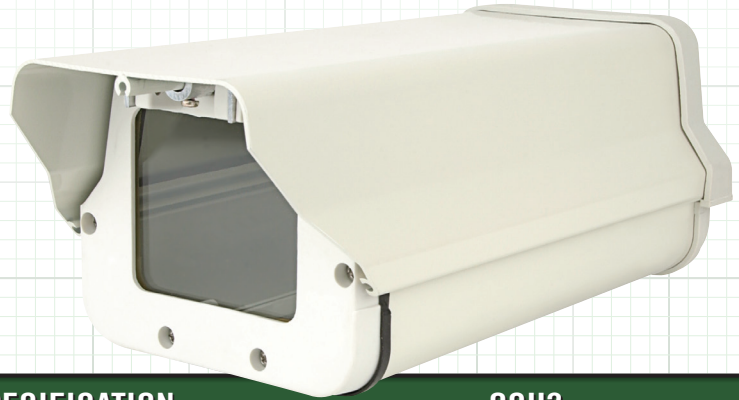

Outdoor Wall Mount & Housing With Heater Blower

OCH2

Housing With Heater/Blower

FEATURES

- ◆ 24VAC HEATER/ BLOWER
- ◆ LOCKABLE CLASP
- ◆ WEATHERPROOF IP65

SPECIFICATION	OCH2
Construction	Heavy-Duty Aluminum
Finish	Beige
Dimension [l x w x h]	15.25" x 5.6" x 4.2"
Max Camera Size [l x w x h]	11.81" x 3.93" x 3.14"
Weight	3.5 LBS
Heater Control	59° on / 77° off
Blower Control	104° on /
Current Draw	Heater & Blower ~ 450ma

OCHWMT

Wall Mount For OCH Camera HOUSING

FEATURES

- ◆ Heavy Duty Aluminum Construction
- ◆ For Use With OCH2 Outdoor Housing

SPECIFICATION	OCHWMT
Construction	Heavy Duty Aluminum
Max Load	12 LBS
Finish	Beige
Dimension - Length	11.2"
Dimension - Base	3.8" x 3.3"
Weight	1.8 LBS
Swivel Angle	Pan 360° / 7.5° Increments Tilt 90° / 6° Increments