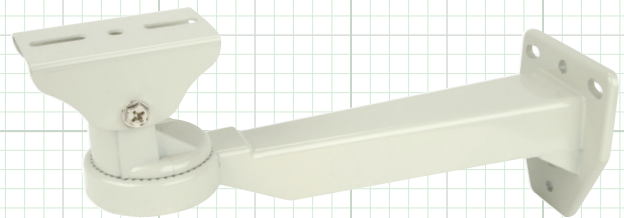

Outdoor Wall Mount & Housing With Heater Blower

OCH2

Housing With Heater/Blower

FEATURES

- ◆ 24VAC HEATER/ BLOWER
- ◆ LOCKABLE CLASP
- ◆ WEATHERPROOF IP65

SPECIFICATION	OCH2
Construction	Heavy-Duty Aluminum
Finish	Beige
Dimension [l x w x h]	15.25" x 5.6" x 4.2"
Max Camera Size [l x w x h]	11.81" x 3.93" x 3.14"
Weight	3.5 LBS
Heater Control	59° on / 77° off
Blower Control	104° on /
Current Draw	Heater & Blower ~ 450ma

OCHWMT

Wall Mount For OCH Camera HOUSING

FEATURES

- ◆ Heavy Duty Aluminum Construction
- ◆ For Use With OCH2 Outdoor Housing

SPECIFICATION	OCHWMT
Construction	Heavy Duty Aluminum
Max Load	12 LBS
Finish	Beige
Dimension - Length	11.2"
Dimension - Base	3.8" x 3.3"
Weight	1.8 LBS
Swivel Angle	Pan 360° / 7.5° Increments Tilt 90° / 6° Increments