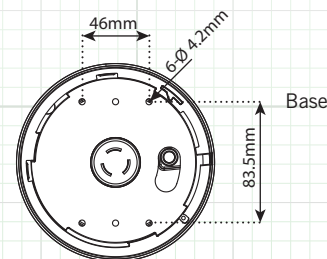

INCLUDED ACCESSORIES:

User Manual, Mounting Hardware Packet, Video Test Cable, Mounting Template.

OPTIONAL MOUNTING ACCESSORIES:

DPC130 - Pendent Cap

WMTS - Wall Mount
(Requires DPC130)

PMT - Pole Mount
(Requires WMTS)

CMR3 - Recessed
Ceiling Mount

TVID212IR2

Dimensions

Base

SPECIFICATION	TVID212IR2
Image Sensor	2MP Progressive Scan CMOS
Active Pixels	1944(H)*1092(V)
Resolution	1920 x 1080 (1080p)
Scanning System	Progressive Scan
OSD (On Screen Display)	UTC Controlled (coaxial control)
True WDR (Wide Dynamic Range)	120dB
3D Digital Noise Reduction	2DNR + 3DNR (Adjustable)
Video Output	HD-TVI & 960H BNC Video Connectors
Lens Type - Motorized	True Day Night, IR Type, 2.8~12mm @ F1.4 (98° - 32.1° FOV)
Sense-up	Auto (x2 ~ x32 Adjustable) / OFF
Shutter Speed	Auto / FLK / 1/30s ~ 1/50,000s
IR Cut Filter	Yes - Built in Mechanical
Minimum Illumination	STARLIGHT 0.003 Lux @ (F1.2, AGC ON), 0 Lux with IR
IR LED Count / Range	2 High-Power IR LED's / 120' / 850nm
S/N Ratio	More than 62dB
Automatic Gain Control	(0~15) Adjustable
Sync System	Internal Synchronization
White Balance	ATW / AWC-SET / MANUAL
Back Light Compensation	BLC / HSBLC / OFF / WDR
HSBLC	4 Zone (Adjustable)
Day/Night	Auto/Color/BW
Mirror	Mirror / V-Flip / Rotate / Off
Digital Zoom	(x2 ~ x62) Adjustable
Languages	English/ Japanese/ CHN1/ CHN2/ Korean/ German/ French/ Italian/ Spanish/ Polish/ Russian/ Portuguese/ Dutch/ Turkish/ Hebrew/ Arabic
Brightness	(1~100) Adjustable
Motion Detection	On/Off, Maximum 4 zones
Privacy Mask	On/Off, Maximum 8 zones
Power Input	12 VDC±15%, 24 VAC±15%
Power Requirement	Max 6W
Overall Camera Dimensions	Φ 136 x 102 mm (Φ 5.35" x 4.01")
Weight	Approx 1.76lb / 800g
Operating Temperature	-30 °C ~ 60 °C (-22 °F ~ 140 °F)
Weatherproof Rating	Indoor Only
Certifications	UL / CUL Certified