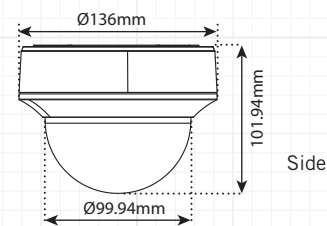

CMR3 - Recessed
Ceiling Mount

TVID212IR2

Dimensions

Base

SPECIFICATION	TVID212IR2
Image Sensor	2MP Progressive Scan CMOS
Active Pixels	1944(H)*1092(V)
Resolution	1920 x 1080 (1080p)
Scanning System	Progressive Scan
OSD (On Screen Display)	UTC Controlled (coaxial control)
True WDR (Wide Dynamic Range)	120dB
3D Digital Noise Reduction	2DNR + 3DNR (Adjustable)
Video Output	HD-TVI & 960H BNC Video Connectors
Lens Type - Motorized	True Day Night, IR Type, 2.8~12mm @ F1.4 (98° - 32.1° FOV)
Sense-up	Auto (x2 ~ x32 Adjustable) / OFF
Shutter Speed	Auto / FLK / 1/30s ~ 1/50,000s
IR Cut Filter	Yes - Built in Mechanical
Minimum Illumination	STARLIGHT 0.003 Lux @ (F1.2, AGC ON), 0 Lux with IR
IR LED Count / Range	2 High-Power IR LED's / 120' / 850nm
S/N Ratio	More than 62dB
Automatic Gain Control	(0~15) Adjustable
Sync System	Internal Synchronization
White Balance	ATW / AWC-SET / MANUAL
Back Light Compensation	BLC / HSBLC / OFF / WDR
HSBLC	4 Zone (Adjustable)
Day/Night	Auto/Color/BW
Mirror	Mirror / V-Flip / Rotate / Off
Digital Zoom	(x2 ~ x62) Adjustable
Languages	English/ Japanese/ CHN1/ CHN2/ Korean/ German/ French/ Italian/ Spanish/ Polish/ Russian/ Portuguese/ Dutch/ Turkish/ Hebrew/ Arabic
Brightness	(1~100) Adjustable
Motion Detection	On/Off, Maximum 4 zones
Privacy Mask	On/Off, Maximum 8 zones
Power Input	12 VDC±15%, 24 VAC±15%
Power Requirement	Max 6W
Overall Camera Dimensions	Φ 136 x 102 mm (Φ 5.35" x 4.01")
Weight	Approx 1.76lb / 800g
Operating Temperature	-30 °C ~ 60 °C (-22 °F ~ 140 °F)
Weatherproof Rating	Indoor Only
Certifications	UL / CUL Certified